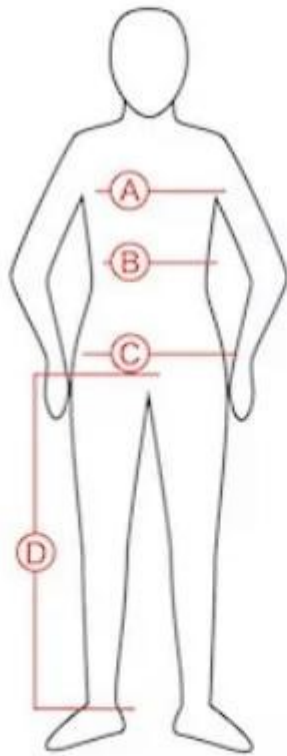

FIND YOUR RIGHT SIZE

Measurements in centimeters Ladies

Holebrook size	XS	S	M	L	XL	XXL
EU	36	38	40	42	44	46
UK	30	32	34	36	38	40
US	28	30	32	34	36	38
Chest - A	84-86	86-90	92-96	98-102	104-108	112-116
Waist - B	66-70	70-74	76-80	82-86	88-92	96-100
Seat - C	88-92	92-96	98-102	104-108	110-114	118-122
Inside leg length - D	78	79	80	81	82	83