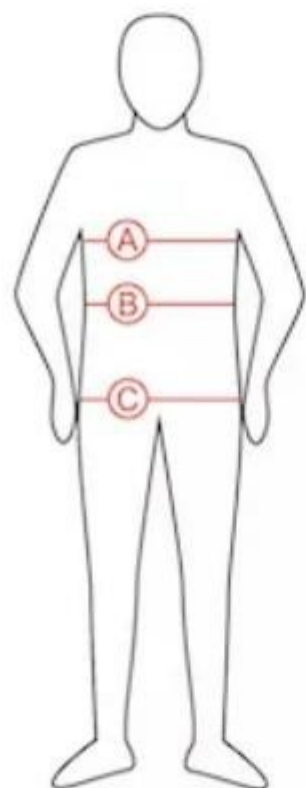

## Measurements in centimeters Gents

Holebrook size	XS	S	M	L	XL	XXL	XXXL
EU	46	48	50	52/54	56	58/60	62
UK/US	36	38	40	42/44	46	48/50	52
Chest - A	88-92	92-96	98-102	104-108	110-114	118-122	126-130
Waist - B	76-80	80-84	86-90	92-96	98-102	106-110	114-118
Seat - C	92-96	96-100	102-106	108-112	114-118	122-126	130-134